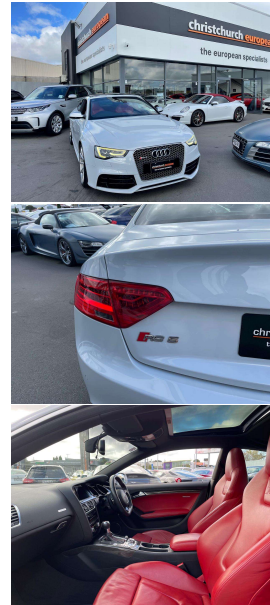

2013 Audi RS5 4.2 V8 FSI Facelift Coupe

VEHICLE INFORMATION

Cash Price

Includes GST,
Registration &
Licensing

$49,995

Finance this vehicle
from only

$172.40

per week*

Total Amount Payable

$59,822.23

finance
NOW

Gain peace of mind
with Mechanical
Breakdown Insurance.
Ask us how.

Body

2 door, Coupe

Odometer

59,000 km

Engine

4200 cc, V8

Fuel Type

Petrol

Transmission

7 Speed Auto, 4WD

Wheels

19.0000"

VIN

WUZZZ8T2DA901387

Reg No.

QCG410

Ext Colour

Suzuka Grey Metallic

History

-

Seats

4 seats

Interior

Bordeaux Leather Sports Seats

Audio

-

Stock ID

12521

2013 Audi RS5 4.2 V8 FSI Facelift Coupe, Facelift Model RS5 with revised Bonnet/LED Lighting/Grills/Gearbox etc, Attractive Suzuka Grey, Only 59,000 kms from new!/1 NZ Owner, Added upgraded Panoramic Glass Roof, Audi Exclusive Bordeaux Red RS5 Leather Sports Seats, Keyless Push Button Start, 7 Speed Automatic with Paddleshift, Quattro 4WD, Carbon trim inlays, Dual Sports Exhausts, 19 inch RS Sports Alloys, Multiple Airbags, Full Electrics etc. A full-package performance car!. This will sell quickly as very hard to replace at this mileage..

christchurch european | the european specialists

Phone 03 366 8328, Email sales@christchurcheruropean.co.nz
511 Blenheim Road, Sockburn, Christchurch 8042, New Zealand
www.christchurcheruropean.co.nz

Niki Mills - 021 353 315
Paul Mills - 022 536 0868
Michael Mills - 022 043 3700

* Finance calculation based on a 60 month term, 30% deposit and with an example annual fixed interest rate of 9.95%. Actual interest rate may be higher or lower. Includes an establishment fee of $205.00. Full term total amount payable of $59,822.23. Estimate only, not an offer of finance. Terms, conditions and lending criteria apply.