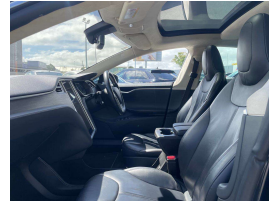

2014 Tesla Model S P85+

VEHICLE INFORMATION

Cash Price

Includes GST,
Registration &
Licensing

$44,995

Finance this vehicle
from only

$155.26

per week*

Total Amount Payable

$53,865.51

finance
NOW

Gain peace of mind
with Mechanical
Breakdown Insurance.
Ask us how.

Body

Sedan

Odometer

99,000 km

Engine

-

Fuel Type

Electric

Transmission

Automatic

Wheels

21.0000"

VIN

-

Reg No.

PBU936

Ext Colour

Dark Blue Metallic

History

-

Seats

5 seats

Interior

Black Leather

Audio

-

Stock ID

12353

2014 Tesla Model S P85+ Sedan, Dark Blue Metallic with Black Leather, Upgraded 21 inch Sports Alloys fitted, Large Touch Screen interface with Google NZ Navigation NAV Maps/CD/AUX/Bluetooth Phone/Music Streaming, Dual Glass Sunroof, Tesla Auto-Pilot, 0-100 Km/h instant response in just over 4 seconds, Reverse Camera, Tesla Cruise Assist, Climate Air, ABS Brakes, Heated Seats, Tesla Digital Dash, Full Electrics etc. Tesla updates completed. These now represent fantastic value for money for a Luxury EV!

christchurch european | the european specialists

Phone 03 366 8328, Email sales@christchurcheruropean.co.nz
511 Blenheim Road, Sockburn, Christchurch 8042, New Zealand
www.christchurcheruropean.co.nz

Niki Mills - 021 353 315
Paul Mills - 022 536 0868
Michael Mills - 022 043 3700

* Finance calculation based on a 60 month term, 30% deposit and with an example annual fixed interest rate of 9.95%. Actual interest rate may be higher or lower. Includes an establishment fee of $205.00. Full term total amount payable of $53,865.51. Estimate only, not an offer of finance. Terms, conditions and lending criteria apply.