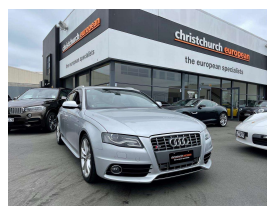

# 2009 Audi S4 3.0 V6 Supercharged TFSI Quattro