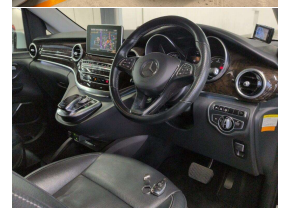

2015 Mercedes-Benz V 220 d Avantgarde Long

VEHICLE INFORMATION

Cash Price

Includes GST,
Registration &
Licensing

$49,995

Finance this vehicle
from only

$184.32

per week*

Total Amount Payable

$62,920.71