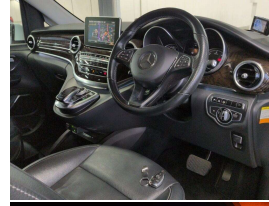

2015 Mercedes-Benz V 220 d Avantgarde Long

VEHICLE INFORMATION

Cash Price

Includes GST,
Registration &
Licensing

$49,995

Finance this vehicle
from only

$184.32

per week*

Total Amount Payable

$62,920.71