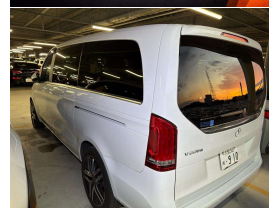

2015 Mercedes-Benz V 220 d Avantgarde Long

VEHICLE INFORMATION

Cash Price

Includes GST,
Registration &
Licensing

\$49,995

Finance this vehicle
from only

\$184.32

per week*

7 seats, Leather

Interior

Black Leather Comfort Seats

Audio

-

Stock ID

14826

2015 Mercedes Benz V 220d 2.2 CDI Avantgarde Diesel Long-Wheel Base 7 Seater Van, Perfect Luxury transport option!, Easy care in White with Black Full Leather/White stitching detail, Upgraded 19 inch Factory Avantgarde Sport: Alloys, Amazing 2.2 CDI Diesel economy, Privacy Glass, Top spec Avantgarde Full Leather, Heated/Electric Seats, LED Lighting, New Generation COMAND NZ NAV/CD/Stereo/Bluetooth Phone and Music/360 Cameras, Premium Sound Audio, Radar Cruise Control, Lane Assist, Dual Electric Sliding Doors, Electric Tailgate, 7 Speed Automatic, Full Electric etc. Hard to get stock in NZ in Long Wheel Base spec.