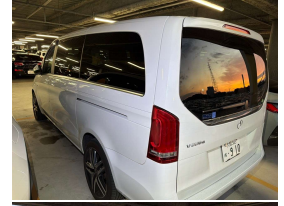

2015 Mercedes-Benz V 220 d Avantgarde Long

VEHICLE INFORMATION

Cash Price

Includes GST,
Registration &
Licensing

$49,995

Finance this vehicle
from only

$184.32

per week*

Total Amount Payable

$62,920.71