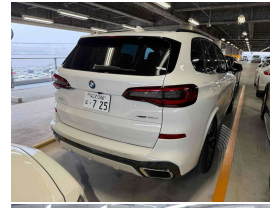

2021 BMW X5 35d X-Drive New Shape Motorsport

VEHICLE INFORMATION

Cash Price

Includes GST,
Registration &
Licensing

\$79,995

Finance this vehicle
from only

\$291.99

per week*

7 seats

Interior

Tan Leather

Audio

-

Stock ID

14978

2021 BMW X5 35d Diesel X-Drive 4WD Motorsport 7 Seater New Shape, Popular New Generation X5! Easy care Alpine White with optioned Premium Nappa Tan Leather Motorsport Seats, A high-spec vehicle with added Heads-up display, 20 inch Motorsport Sports Alloys, Air Suspension, 360 Cameras, Heated/Electric Sports Seats, Heated Rear Seats, Ambient Lighting, M Sport Aerodynamic Styling, Roof Rails in High-Gloss Black, Pedestrian Safety, LED Lighting, BMW Live Digital Cockpit Professional with NZ Nav/Bluetooth Streaming, Harmon Kardon Audio, Privacy Glass etc, USB Charging ports, Reverse Camera, Electric Tailgate, Full Electrics etc. Compare the value here for the newer shape X5. One high-spec BMW X5 Motorsport here!