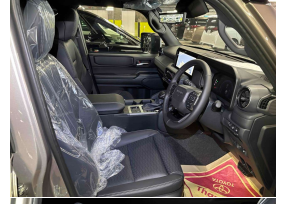

2026 Toyota Land Cruiser Prado VX 7 Seater 4WD