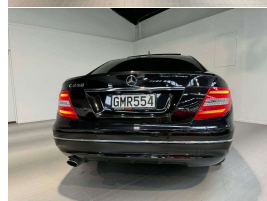

2012 Mercedes-Benz C 250 Facelift NZ New Coupe

VEHICLE INFORMATION

Cash Price

Includes GST,
Registration &
Licensing

$14,995

Finance this vehicle
from only

$58.69

per week*

Total Amount Payable

$19,758.50