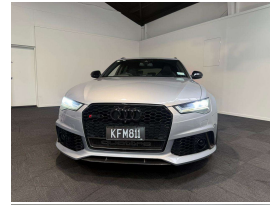

2016 Audi RS6 4.0 V8T Performance Wagon

VEHICLE INFORMATION

Cash Price

Includes GST,
Registration &
Licensing

$59,995

Finance this vehicle
from only

$220.21

per week*

Total Amount Payable

$75,252.77