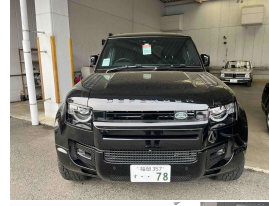

2022 Land Rover Defender 110 D300 HSE X-

VEHICLE INFORMATION

Cash Price

Includes GST,
Registration &
Licensing

\$144,995

Finance this vehicle
from only

\$498.08

per week*

Total Amount Payable

\$172,999.81

finance
NOW

Gain peace of mind
with Mechanical
Breakdown Insurance.
Ask us how.

Body

5 door, RV/SUV

Odometer

19,000 km

Engine

3000 cc

Fuel Type

Diesel

Transmission

8 Speed Automatic, 4WD

Wheels

22.0000"

2022 Land Rover Defender 110 D300 HSE X-Dynamic 7 Seater Black Edition. One hot looking Defender! Santorini Black Metallic with Black Part Leather Performance Seats, Full SV V8 Style Bodykit and Roof Spoilers fitted, 22 inch Black Sports Alloys with 4WD Tyres fitted, Black Running Boards, Panoramic Sunroof, Narvik Black Grills with X-Dynamic Body-Pack, Heated Seats and Heated Steering Wheel, Radar Adaptive Cruise Control, Rare 3rd Row Seats option, Ambient Lighting, Rear Tow Hooks, Roof Rails, 3D Surround Cameras, Touch Screen NZ NAV/Bluetooth Phone and Music/Car Play, USBs, Full Electrics and more. One of the best looking Defenders in NZ!