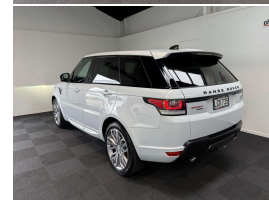

2018 Land Rover Range Rover Sport 4.4 SDV8 HSE

VEHICLE INFORMATION

Cash Price

Includes GST,
Registration &
Licensing

\$59,995

Finance this vehicle
from only

\$220.21

per week*

Total Amount Payable
\$75,252.77

Gain peace of mind
with Mechanical
Breakdown Insurance.
Ask us how.

Body

4 door, SUV / 4x4

Odometer

174,000 km

Engine

4400 cc, SDV8

Fuel Type

Diesel

Transmission

8 Speed Automatic, 4WD

Wheels

21.0000"

VIN

SALWA2EJ4HA167237

Interior

Black HSE Soft Leather

Audio

-

Stock ID

14394

2018 Range Rover Sport 4.4 SDV8 HSE Dynamic Facelift Widescreen, NZ New vehicle with Full Service History, Fuji White with Black Leather and 21 inch HSE Sports Alloys fitted, Black Exterior Styling Package with Black Grills and Badges, Privacy Glass, Air Suspension with 4WD Terrain response, LED Lighting, HSE Dynamic Handling Control, Brembo Brakes with Red Brake Calipers, Titanium inlays, Front and Rear Heated Seats, Facelift LR Touch Screen Widescreen Infotainment with Bluetooth Phone and Music Streaming/NZ Maps/Reverse Camera, Ambient Lighting, Remote Locking, Multiple Airbags, Full Rubber Mats set, Privacy Glass, Full Electrics etc. The best V8 Diesel engine in one of the best colours!