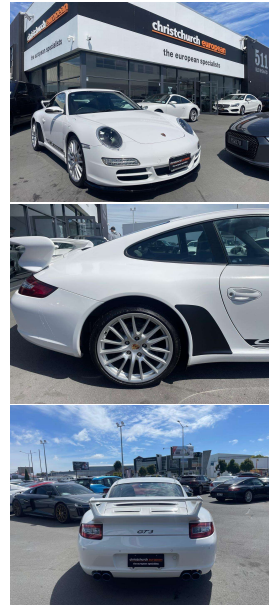

2008 Porsche 911 997 GT3 Package

VEHICLE INFORMATION

Cash Price

Includes GST,
Registration &
Licensing

\$74,995

Finance this vehicle
from only

\$258.11

per week*

Engine

3600 cc

Fuel Type

Petrol

Transmission

Automatic

Wheels

19.0000"