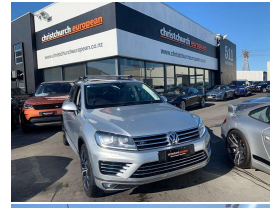

2017 Volkswagen Touareg 3.0 TDI R Line Facelift

VEHICLE INFORMATION

Cash Price

Includes GST,
Registration &
Licensing

\$27,995

Finance this vehicle
from only

\$105.35

per week*

3000 cc

Fuel Type

Diesel

Transmission

8 Speed Automatic, 4WD

Wheels

20.0000"

VIN

5 seats

Interior

Black Leather

Audio

-

Stock ID

14754

2017 Volkswagen Touareg 3.0 TDI R-Line 200KW Facelift 8 Speed Diesel, Unique and high-spec vehicle with added Full EAS Air Suspension option and CDC, 20 inch R Line Tarragona Sports Alloys, Panoramic Sunroof, 14 Way Electric/Heated Leather Seats, Upgraded Dynavin Sound Package, Surround View Cameras, 4 Zone Climate Air, Heated Rear Seats, Heated Steering Wheel, Dual Rear DVD Screens, Push Button Start, Roof Racks, LED Lighting and more!. Always very popular and suitable for Towing with added Air Suspension!.