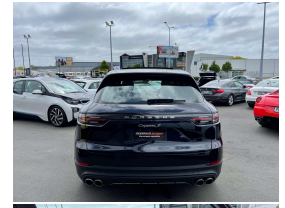

2019 Porsche Cayenne S 2.9T New Model

VEHICLE INFORMATION

Cash Price

Includes GST,
Registration &
Licensing

$129,995

Finance this vehicle
from only

$446.66

per week*

Total Amount Payable

$155,129.66

finance
NOW

Gain peace of mind
with Mechanical
Breakdown Insurance.
Ask us how.

Body

5 door, RV/SUV

Odometer

33,000 km

Engine

2900 cc, Twin Turbo

Fuel Type

Petrol

Transmission

8 Speed Auto, 4WD

Wheels

21.0000"

VIN

-

Reg No.

-

Ext Colour

Moonlight Blue Metallic

History

-

Seats

5 seats

Interior

Tan Leather

Audio

-

Stock ID

11025

2019 Porsche Cayenne S 2.9 Twin-Turbo New Model, Just 33,000kms from new, Attractive Moonlight Blue Metallic with Tan Leather, 21 inch Cayenne Exclusive Design Sports Alloys, Panoramic Roof System, Carbon interior Package, PDLS LED Headlights, 14 Way Heated/Electric/Memory Seats, BOSE Surround Audio, Full Virtual Dash Cluster with NZ NAV/Bluetooth/Cameras/Apple Car Play etc, Heated Rear Seats, Electric Deployable Towbar, 324 KW S Twin-Turbo engine, 8 Speed Automatic, Ambient Lighting, Multiple Airbags, Full Electrics etc. Porsche SUV Luxury and Performance.

christchurch european

the european specialists

Phone 03 366 8328, Email sales@christchurcheruropean.co.nz
511 Blenheim Road, Sockburn, Christchurch 8042, New Zealand
www.christchurcheruropean.co.nz

Niki Mills - 021 353 315
Paul Mills - 022 536 0868
Michael Mills - 022 043 3700

* Finance calculation based on a 60 month term, 30% deposit and with an example annual fixed interest rate of 9.95%. Actual interest rate may be higher or lower. Includes an establishment fee of $205.00. Full term total amount payable of $155,129.66. Estimate only, not an offer of finance. Terms, conditions and lending criteria apply.