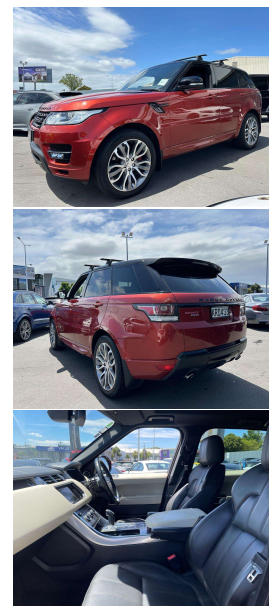

2014 Land Rover Range Rover Sport 3.0 SDV6 HSE

VEHICLE INFORMATION

Cash Price

Includes GST,
Registration &
Licensing

\$32,995

Finance this vehicle
from only

\$123.30

per week*

Total Amount Payable

\$41,956.21

Body

5 door, RV/SUV

Odometer

296,000 km

Engine

3000 cc, SDV6

Fuel Type

-

Transmission

8 Speed Automatic, 4WD

Wheels

21.0000"

VIN

-

Interior

Black Leather

Audio

-

Stock ID

13209

Gain peace of mind
with Mechanical
Breakdown Insurance.
Ask us how.

2014 Range Rover Sport SDV6 HSE Dynamic New Shape, Originally imported by ourselves in 2017, Hard to get Chilli Red Metallic with Black Leather combination, HSE Dynamic additional Lower-coding in Chilli Red, 21 inch HSE Dynamic Sports Alloys, Red Brake Calipers, Rear Red Badge and Dynamic Mode. Heated/Electric Leather Seats, LED Lighting, 8 Speed Automatic, Black Badges, Mudflaps fitted, Rear Heated Seats, Meridian Audio, Roof Racks fitted, Air Suspension with Terrain response, Full Electrics and more. This car defies the kms!. Priced to sell.