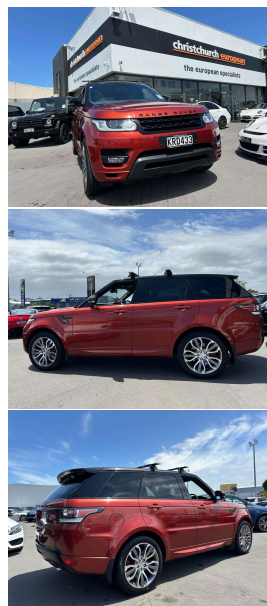

2014 Land Rover Range Rover Sport 3.0 SDV6 HSE

VEHICLE INFORMATION

Cash Price

Includes GST,
Registration &
Licensing

\$32,995

Finance this vehicle
from only

\$123.30

per week*

Total Amount Payable

\$41,956.21

Body

5 door, RV/SUV

Odometer

296,000 km

Engine

3000 cc, SDV6

Fuel Type

-

Transmission

8 Speed Automatic, 4WD

Wheels

21.0000"

VIN

-

Interior

Black Leather

Audio

-

Stock ID

13209

Gain peace of mind
with Mechanical
Breakdown Insurance.
Ask us how.

2014 Range Rover Sport SDV6 HSE Dynamic New Shape, Originally imported by ourselves in 2017, Hard to get Chilli Red Metallic with Black Leather combination, HSE Dynamic additional Lower-coding in Chilli Red, 21 inch HSE Dynamic Sports Alloys, Red Brake Calipers, Rear Red Badge and Dynamic Mode. Heated/Electric Leather Seats, LED Lighting, 8 Speed Automatic, Black Badges, Mudflaps fitted, Rear Heated Seats, Meridian Audio, Roof Racks fitted, Air Suspension with Terrain response, Full Electrics and more. This car defies the kms!. Priced to sell.