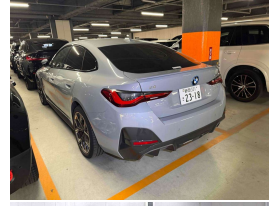

2022 BMW i4 M40 Motorsport e-Drive

VEHICLE INFORMATION

Cash Price

Includes GST,
Registration &
Licensing

\$59,995

Finance this vehicle
from only

\$220.21

per week*

Total Amount Payable

\$75,252.77

Gain peace of mind
with Mechanical
Breakdown Insurance.
Ask us how.

Body

5 door, Sedan

Odometer

59,000 km

Engine

5 seats

Interior

Black Leather Comfort Seats

Audio

-

Stock ID

14804

2022 BMW i4 M40 Performance 250KW EV Sedan, Stunning in Brooklyn Grey with just 59,000kms from new!, Black Motorsport Leather Interior, Factory 18 inch M Sports Alloys with Blue Brake Calipers, LED Lighting, Grey Exterior Accents, Full Widescreen Touch Screen NZ Navigation/Bluetooth Streaming/Apple Car Play/Android and 360 Cameras, Premium Sound System, Heated Seats, Heads Up Display, Radar Adaptive Cruise Control, Full Electrics etc. Performance No Emissions and looks all in one!