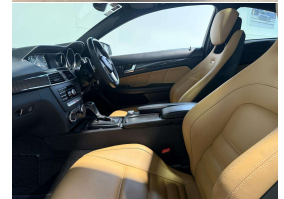

2011 Mercedes-Benz C 63 6.2 V8 AMG

VEHICLE INFORMATION

Cash Price

Includes GST,
Registration &
Licensing

$59,995

Finance this vehicle
from only

$220.21

per week*

Total Amount Payable

$75,252.77