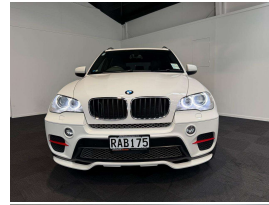

2013 BMW X5 35d Blue Performance Diesel

VEHICLE INFORMATION

Cash Price

Includes GST,
Registration &
Licensing

\$24,995

Finance this vehicle
from only

\$94.58

per week*

Total Amount Payable

\$32,090.56

Gain peace of mind
with Mechanical
Breakdown Insurance.
Ask us how.

Body

5 door, SUV / 4x4

Odometer

92,000 km

Engine

3000 cc, Internal Combustion

Fuel Type

Diesel

Transmission

8 Speed Automatic, 4WD

Wheels

20.0000"

VIN

5 seats

Interior

Black Leather Comfort Seats

Audio

-

Stock ID

14515

2013 BMW X5 35d Diesel Facelift Blue Performance 8 Speed, Facelift model X5 only travelled 92,000kms from new! Alpine White with Black Leather, Factory Blue Performance M Bodykit, Heated/Electric Seats, Upgraded 20 inch Black Sports Alloys, Push Button Start, Added Heads-up Display, Latest 8 Speed Gearbox, Privacy Glass, Roof Rails, Running Boards, M Performance Silver trim inlays, Auto Lights, New Generation BMW i Drive with NZ NAV/Bluetooth Phone and Music/Reverse Camera, Auto Wipers, Multiple Airbags and more!. A popular option and low running costs Luxury Diesel SUV!