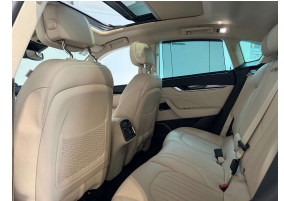

2020 Maserati Levante 3.0d Diesel S GranLusso

VEHICLE INFORMATION

Cash Price

Includes GST,
Registration &
Licensing

$59,995

Finance this vehicle
from only

$220.21

per week*

Total Amount Payable

$75,252.77