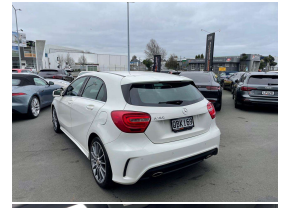

2014 Mercedes-Benz A 180 AMG Sport Hatchback

VEHICLE INFORMATION

Cash Price

Includes GST,
Registration &
Licensing

\$22,995

Finance this vehicle
from only

\$79.84

per week*

Engine

1600 cc, Turbo

Fuel Type

Petrol

Transmission

Automatic

Wheels

18.0000"