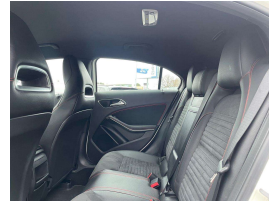

2014 Mercedes-Benz A 180 AMG Sport Hatchback

VEHICLE INFORMATION

Cash Price

Includes GST,
Registration &
Licensing

$22,995

Finance this vehicle
from only

$79.84

per week*

Total Amount Payable

$27,655.97

finance
NOW

Gain peace of mind
with Mechanical
Breakdown Insurance.
Ask us how.

Body

5 door, Hatchback

Odometer

63,000 km

Engine

1600 cc, Turbo

Fuel Type

Petrol

Transmission

Automatic

Wheels

18.0000"

VIN

WDD1760422V027935

Reg No.

QBK169

Ext Colour

White

History

-

Seats

5 seats

Interior

Black Part Leather Sports Seats

Audio

-

Stock ID

11809

2014 Mercedes Benz A180 AMG Sport Package, Low 63,000kms from new! Factory AMG Sport Package with 18 inch AMG Sports Alloys, AMG Body Styling, AMG Floor Mats and interior detailing, Multiple Airbags, 7 Speed Automatic, Privacy Glass, LED Lighting, Mercedes Command CD/Stereo/Bluetooth/AUX/NZ NAV, Parking Sensors, NZ Radio conversion completed, Reverse Camera fitted, Economical yet peppy 1.6 Turbocharged, Remote Locking with 2x Keys, Full Electrics etc. A very smart look!

Grade 4.5/5.

christchurch european | the european specialists

Phone 03 366 8328, Email sales@christchurcheruropean.co.nz
511 Blenheim Road, Sockburn, Christchurch 8042, New Zealand
www.christchurcheruropean.co.nz

Niki Mills - 021 353 315
Paul Mills - 022 536 0868
Michael Mills - 022 043 3700

* Finance calculation based on a 60 month term, 30% deposit and with an example annual fixed interest rate of 9.95%. Actual interest rate may be higher or lower. Includes an establishment fee of $205.00. Full term total amount payable of $27,655.97. Estimate only, not an offer of finance. Terms, conditions and lending criteria apply.