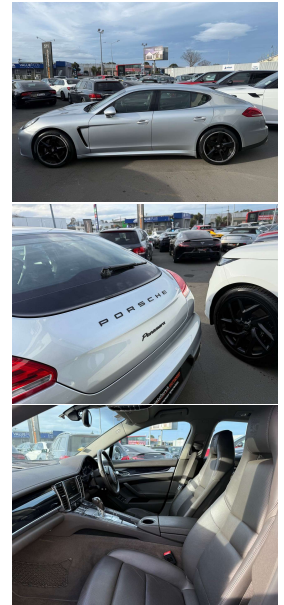

2015 Porsche Panamera Facelift PDK

VEHICLE INFORMATION

Cash Price

Includes GST,
Registration &
Licensing

\$39,995

Finance this vehicle
from only

\$148.42

per week*

3600 cc, V6

Fuel Type

Petrol

Transmission

Automatic, Rear Wheel

Wheels

20.0000"

VIN

4 seats

Interior

Black, Leather

Audio

-

Stock ID

13535

2015 Porsche Panamera PDK Facelift V6 Sedan, Attractive Platinum Silver Metallic on Black GTS Style 20 inch Sports Alloys, Full Leather with Electric Seats, Facelift LED Lighting and Bootlid, Privacy Glass, Switchable Sports Exhaust System, Dark Piano Wood inlays, Electric Spoiler, 7 Speed PDK Dual-Clutch Automatic, Upgraded Command Touch Screen Bluetooth Streaming/AUX and Reverse Camera, Cruise Control, Parking Sensors, Climate Air, Remote Locking, Black Badging, Full Electrics etc. Once over \$250k when new!. A lot of car today at \$44,995, be quick!