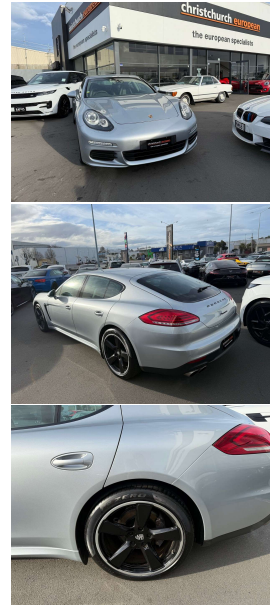

2015 Porsche Panamera Facelift PDK

VEHICLE INFORMATION

Cash Price

Includes GST,
Registration &
Licensing

\$39,995

Finance this vehicle
from only

\$148.42

per week*

Total Amount Payable

\$50,588.65

Gain peace of mind
with Mechanical
Breakdown Insurance.
Ask us how.

Body

4 door, Sedan

Odometer

74,000 km

Engine

3600 cc, V6

Fuel Type

Petrol

Transmission

Automatic, Rear Wheel

Wheels

20.0000"

VIN

4 seats

Interior

Black, Leather

Audio

-

Stock ID

13535

2015 Porsche Panamera PDK Facelift V6 Sedan, Attractive Platinum Silver Metallic on Black GTS Style 20 inch Sports Alloys, Full Leather with Electric Seats, Facelift LED Lighting and Bootlid, Privacy Glass, Switchable Sports Exhaust System, Dark Piano Wood inlays, Electric Spoiler, 7 Speed PDK Dual-Clutch Automatic, Upgraded Command Touch Screen Bluetooth Streaming/AUX and Reverse Camera, Cruise Control, Parking Sensors, Climate Air, Remote Locking, Black Badging, Full Electrics etc. Once over \$250k when new!. A lot of car today at \$44,995, be quick!