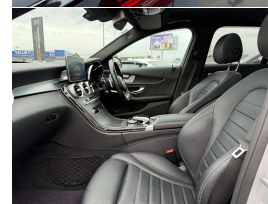

2016 Mercedes-Benz C 43 AMG Bi-Turbo Exclusive

VEHICLE INFORMATION

Cash Price

Includes GST,
Registration &
Licensing

$49,995

Finance this vehicle
from only

$180.21

per week*

Total Amount Payable

$61,852.21