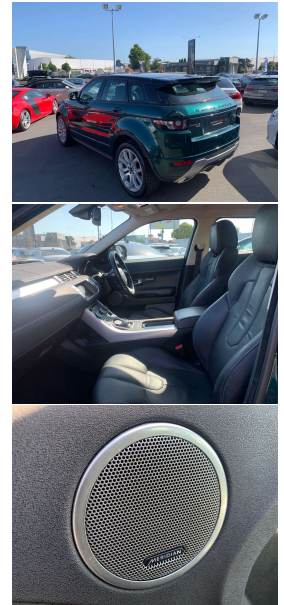

2011 Land Rover Range Rover Evoque 2.0 T SI4

VEHICLE INFORMATION

Cash Price

Includes GST,
Registration &
Licensing

\$32,995

Finance this vehicle
from only

\$114.12

per week*

Seats

5 seats

Interior

Black Leather

Audio

-

Stock ID

12422

2011 Range Rover Evoque 2.0T SI4 Dynamic 4WD, Only 70,000kms from new, Unique British Racing Green (Aintree) Metallic with Black Leather, Full spec Red Badge Dynamic model with Dynamic response, Dynamic Sports Seats, 20" Dynamic Sports Alloys, Electric Seats, Ambient Lighting, Touch Screen NZ Navigation/Bluetooth/CD/AUX/Phone and Music Streaming, Climate Air, Push Button Start, Rotary Selector with Paddleshift, Full Electrics etc. Very reliable, Modern and funky mid-size Luxury SUV!