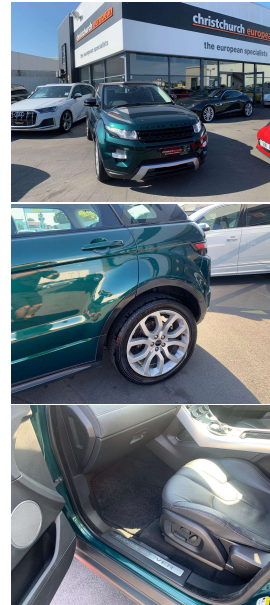

2011 Land Rover Range Rover Evoque 2.0 T SI4

VEHICLE INFORMATION

Cash Price

Includes GST,
Registration &
Licensing

\$32,995

Finance this vehicle
from only

\$114.12

per week*

2011 Range Rover Evoque 2.0T SI4 Dynamic 4WD, Only 70,000kms from new, Unique British Racing Green (Aintree) Metallic with Black Leather, Full spec Red Badge Dynamic model with Dynamic response, Dynamic Sports Seats, 20" Dynamic Sports Alloys, Electric Seats, Ambient Lighting, Touch Screen NZ Navigation/Bluetooth/CD/AUX/Phone and Music Streaming, Climate Air, Push Button Start, Rotary Selector with Paddleshift, Full Electrics etc. Very reliable, Modern and funky mid-size Luxury SUV!