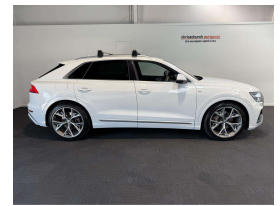

2019 Audi Q8 50 TDI Quattro 210 KW S Line

VEHICLE INFORMATION

Cash Price

Includes GST,
Registration &
Licensing

$69,995

Finance this vehicle
from only

$256.10

per week*

Total Amount Payable

$87,584.83