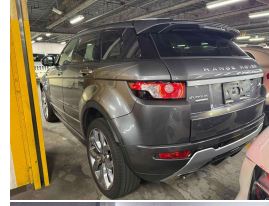

2015 Land Rover Range Rover Evoque 2.0T Si4

VEHICLE INFORMATION

Cash Price

Includes GST,
Registration &
Licensing

\$39,995

Finance this vehicle
from only

\$148.42

per week*

2000 cc, Turbo

Fuel Type

Petrol

Transmission

9 Speed Automatic, 4WD

Wheels

20.0000"

VIN

5 seats

Interior

Cream Premium Leather

Audio

-

Stock ID

14272

2015 Range Rover Evoque 2.0T Si4 Autobiography 4WD 9 Speed, Top spec 'Autobiography' model- very hard to get in an Evoque!. New Generation 9 Speed Automatic, Easy care Corris Grey Metallic with Cream Leather, Highest grade Sof Autobiography Seats, Full Glass Panoramic Sunroof, LED Lighting, Added Cruise Control, Autobiography colour-coded Body Styling enhancements and 20" Sports Alloys, Heated/Cooled Seats Front and Heated Rears, Meridian Sound System, Ambient Lighting, Touch Screen NZ NAV/CD/AUX/Bluetooth Phone and Music Streaming, 360 Cameras, Auto Tailgate, Push Button Start, Full Electrics etc. A special Range Rover!