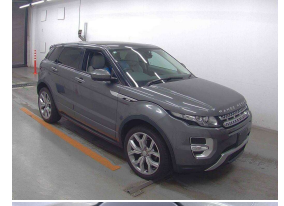

2015 Land Rover Range Rover Evoque 2.0T Si4

VEHICLE INFORMATION

Cash Price

Includes GST,
Registration &
Licensing

\$39,995

Finance this vehicle
from only

\$148.42

per week*

Total Amount Payable

\$50,588.65

Gain peace of mind
with Mechanical
Breakdown Insurance.
Ask us how.

Body

5 door, SUV / 4x4

Odometer

70,000 km

Engine

2000 cc, Turbo

Fuel Type

Petrol

Transmission

9 Speed Automatic, 4WD

Wheels

20.0000"

VIN

5 seats

Interior

Cream Premium Leather

Audio

-

Stock ID

14272

2015 Range Rover Evoque 2.0T Si4 Autobiography 4WD 9 Speed, Top spec 'Autobiography' model- very hard to get in an Evoque!. New Generation 9 Speed Automatic, Easy care Corris Grey Metallic with Cream Leather, Highest grade Sof Autobiography Seats, Full Glass Panoramic Sunroof, LED Lighting, Added Cruise Control, Autobiography colour-coded Body Styling enhancements and 20" Sports Alloys, Heated/Cooled Seats Front and Heated Rears, Meridian Sound System, Ambient Lighting, Touch Screen NZ NAV/CD/AUX/Bluetooth Phone and Music Streaming, 360 Cameras, Auto Tailgate, Push Button Start, Full Electrics etc. A special Range Rover!