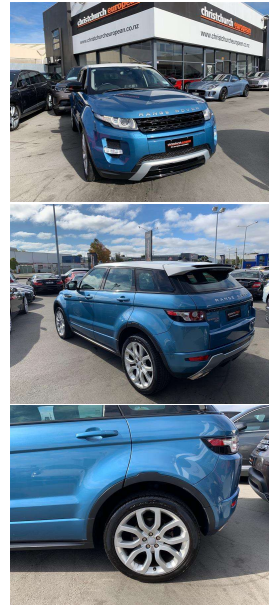

2012 Land Rover Range Rover Evoque 2.0 T SI4

VEHICLE INFORMATION

Cash Price

Includes GST,
Registration &
Licensing

\$29,995

Finance this vehicle
from only

\$112.53

per week*

Total Amount Payable

\$38,256.59

Gain peace of mind
with Mechanical
Breakdown Insurance.
Ask us how.

Body

5 door, SUV / 4x4

Odometer

79,000 km

Engine

2000 cc, Turbo

Fuel Type

Petrol

Transmission

Automatic, 4WD

Wheels

20.0000"

VIN

5 seats

Interior

Black Leather

Audio

-

Stock ID

13713

2012 Range Rover Evoque 2.0T SI4 Dynamic 4WD, Only 79,000 kms from new!, Rare Mauritius Blue Metallic with Black Leather, Factory 20 inch Dynamic Alloys, Full Leather Seats, Electric/Memory Seats, Contrast White Roof, Push Button Start, LED Lighting, Touch Screen NZ NAV/CD/AUX/Bluetooth Streaming/Phone and Reverse Camera, Ambient Lighting, Climate Air, Electric Tailgate, Parking Sensors etc. Hard to get like this!..