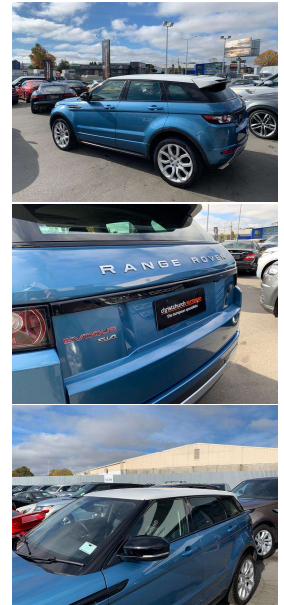

2012 Land Rover Range Rover Evoque 2.0 T SI4

VEHICLE INFORMATION

Cash Price

Includes GST,
Registration &
Licensing

\$29,995

Finance this vehicle
from only

\$112.53

per week*

Total Amount Payable

\$38,256.59

Gain peace of mind
with Mechanical
Breakdown Insurance.
Ask us how.

Body

5 door, SUV / 4x4

Odometer

79,000 km

Engine

2000 cc, Turbo

Fuel Type

Petrol

Transmission

Automatic, 4WD

Wheels

20.0000"

VIN

5 seats

Interior

Black Leather

Audio

-

Stock ID

13713

2012 Range Rover Evoque 2.0T SI4 Dynamic 4WD, Only 79,000 kms from new!, Rare Mauritius Blue Metallic with Black Leather, Factory 20 inch Dynamic Alloys, Full Leather Seats, Electric/Memory Seats, Contrast White Roof, Push Button Start, LED Lighting, Touch Screen NZ NAV/CD/AUX/Bluetooth Streaming/Phone and Reverse Camera, Ambient Lighting, Climate Air, Electric Tailgate, Parking Sensors etc. Hard to get like this!..