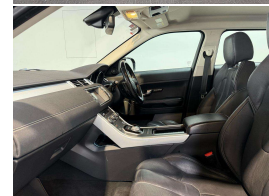

2012 Land Rover Range Rover Evoque 2.2 TD4

VEHICLE INFORMATION

Cash Price

Includes GST,
Registration &
Licensing

$15,995

Finance this vehicle
from only

$62.28

per week*

Total Amount Payable

$20,991.70