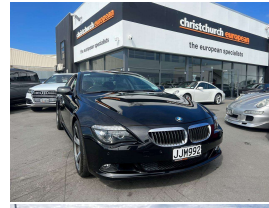

2010 BMW 650i 4.8 V8 Facelift Coupe

VEHICLE INFORMATION

Cash Price

Includes GST,
Registration &
Licensing

\$17,995

Finance this vehicle
from only

\$69.46

per week*

Total Amount Payable

\$23,458.12

Gain peace of mind
with Mechanical
Breakdown Insurance.
Ask us how.

Body

2 door, Coupe

Odometer

162,000 km

Engine

4800 cc, V8

Fuel Type

Petrol

Transmission

Automatic

Wheels

19.0000"

VIN

4 seats

Interior

Black Leather

Audio

-

Stock ID

12455

2010 BMW 650i 4.8 V8 Coupe, New Generation 4.8 V8 engine model. Facelift 650i improved Grills/Styling with LED Lighting, Full Glass Panoramic Sunroof, Heated/Electric Leather Seats, Factory 19 inch Sports Alloys, Chrome Grills and Window surrounds, Piano Wood inlays, BMW I Drive CD/Stereo/AUX/Reverse Camera, Heads-up display, Push Button Start, Rear Seat ISOFIX, Climate Air, Paddleshift, Sport-Mode, Full Electrics etc. Attractive 6 Series styling with BMW's signature V8 under the hood!