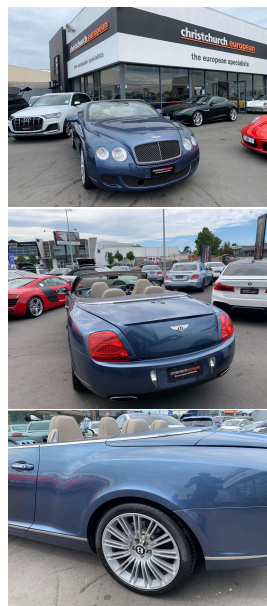

2011 Bentley Continental GTC 6.0 W12 Speed

VEHICLE INFORMATION

Cash Price

Includes GST,
Registration &
Licensing

\$79,995

Finance this vehicle
from only

\$285.45

per week*

Total Amount Payable

\$98,216.25

Body

2 door, Convertible

Odometer

44,000 km

Engine

6000 cc, W12

Fuel Type

Petrol

Transmission

Automatic, 4WD

Wheels

20.0000"

VIN

-

Interior

Grey Speed Leather with

Audio

-

Stock ID

13921

Gain peace of mind
with Mechanical
Breakdown Insurance.
Ask us how.

2011 Bentley Continental GTC 6.0 W12 Speed Cabriolet, Only 44,000kms from new, Very top-spec 'Speed' model with increased Bhp to 600Bhp. Light Blue Metallic with Dark Blue Soft-top roof, Upgraded 20" GTC Speed Alloys, Rear Lip spoiler, Radar Adaptive Cruise Control, Speed upgraded Premium Leather with Heated/Electric/Memory Seats, Naim Premium Surround Audio, Factory Bentley CD/Stereo with Reverse Camera, Breitling Console Clock, Air Suspension, 4WD, Parking Sensors, Chrome Grill and detailing, Electric Soft-top, Full Electrics etc. The ultimate Luxury 4 Seater Cabriolet.