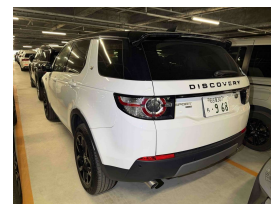

2019 Land Rover Discovery Sport HSE Si4 Turbo

VEHICLE INFORMATION

Cash Price

Includes GST,
Registration &
Licensing

\$39,995

Finance this vehicle
from only

\$148.42

per week*

Interior

Black HSE Soft Leather

Audio

-

Stock ID

14857

2019 Land Rover Discovery Sport HSE Si4 2.0 Turbo 4WD Black Package, Popular Discovery Sport model in Fuji White with added 'Black Package' styling, Low 25,000kms from new! Black Leather HSE Premium Spec with Heated Seats and added Heated Steering Wheel, Factory 19 inch HSE Alloys in Gloss Black, Black Badging and Black Roof, Ambient Lighting, Land Rover 4WD Terrain response, NZ NAV/Bluetooth Phone and Music, Radar Cruise Control, Push Button Start, Privacy Glass, Climate Air, LED Lighting, Full Electrics, Electric Tailgate, 9 Speed Automatic etc. A very smart looking and practical Land Rover! Grade 4.5/5 condition report.