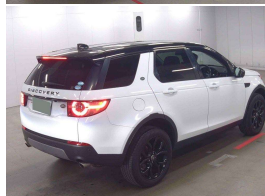

2019 Land Rover Discovery Sport HSE Si4 Turbo

VEHICLE INFORMATION

Cash Price

Includes GST,
Registration &
Licensing

\$39,995

Finance this vehicle
from only

\$148.42

per week*

Total Amount Payable
\$50,588.65

Gain peace of mind
with Mechanical
Breakdown Insurance.
Ask us how.

Body

5 door, SUV / 4x4

Odometer

25,000 km

Engine

2000 cc, Internal Combustion

Fuel Type

Petrol

Transmission

8 Speed Automatic, 4WD

Wheels

19.0000"

VIN

SALCA2AX0KH796084

Interior

Black HSE Soft Leather

Audio

-

Stock ID

14857

2019 Land Rover Discovery Sport HSE Si4 2.0 Turbo 4WD Black Package, Popular Discovery Sport model in Fuji White with added 'Black Package' styling, Low 25,000kms from new! Black Leather HSE Premium Spec with Heated Seats and added Heated Steering Wheel, Factory 19 inch HSE Alloys in Gloss Black, Black Badging and Black Roof, Ambient Lighting, Land Rover 4WD Terrain response, NZ NAV/Bluetooth Phone and Music, Radar Cruise Control, Push Button Start, Privacy Glass, Climate Air, LED Lighting, Full Electrics, Electric Tailgate, 9 Speed Automatic etc. A very smart looking and practical Land Rover! Grade 4.5/5 condition report.