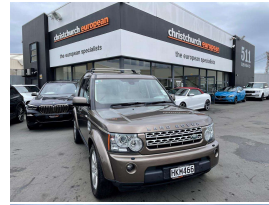

2010 Land Rover Discovery 4 3.0 SDV6 Diesel XS 7

VEHICLE INFORMATION

Cash Price

Includes GST,
Registration &
Licensing

\$22,995

Finance this vehicle
from only

\$87.41

per week*

3000 cc, SDV6

Fuel Type

Diesel

Transmission

Automatic, 4WD

Wheels

19.0000"

VIN

7 seats

Interior

Cream Leather

Audio

-

Stock ID

10548

2010 Land Rover Discovery 4 3.0 SDV6 Diesel XS 7 Seater, Last owner 7 years and originally imported and sold by ourselves in 2014. Up-rated 3.0 SDV6 Diesel engine, Full Leather, Heated Seats, 7 Seats with fold-away rears, Parking Sensors, Air Suspension, Climate Air, Harmon Kardon Surround Sound, NZ Navigation and Bluetooth Phone, Push Button Start, Cruise Control, Mudflaps fitted, Roof Rails and Racks fitted, Towbar fitted, Full Electrics etc. A very unique colour-combination. Always popular!.