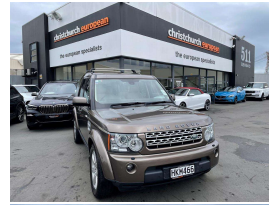

2010 Land Rover Discovery 4 3.0 SDV6 Diesel XS 7

VEHICLE INFORMATION

Cash Price

Includes GST,
Registration &
Licensing

\$32,995

Finance this vehicle
from only

\$114.12

per week*

Total Amount Payable

\$39,569.40

finance
NOW

Gain peace of mind
with Mechanical
Breakdown Insurance.
Ask us how.

Body

5 door, SUV / 4x4

Odometer

224,000 km

Engine

3000 cc, SDV6

Fuel Type

Diesel

Transmission

Automatic, 4WD

Wheels

19.0000"

2010 Land Rover Discovery 4 3.0 SDV6 Diesel XS 7 Seater, Last owner 7 years and originally imported and sold by ourselves in 2014. Up-rated 3.0 SDV6 Diesel engine, Full Leather, Heated Seats, 7 Seats with fold-away rears, Parking Sensors, Air Suspension, Climate Air, Harmon Kardon Surround Sound, NZ Navigation and Bluetooth Phone, Push Button Start, Cruise Control, Mudflaps fitted, Roof Rails and Racks fitted, Towbar fitted, Full Electrics etc. A very unique colour-combination. Always popular!.