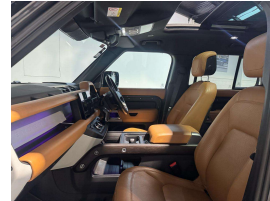

2023 Land Rover Defender 110 D300 HSE Matte