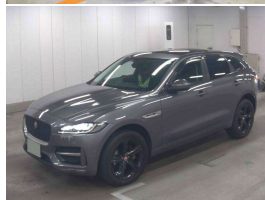

2017 Jaguar F-Pace 2.0d Diesel R Sport 4WD

VEHICLE INFORMATION

Cash Price

Includes GST,
Registration &
Licensing

\$39,995

Finance this vehicle
from only

\$148.42

per week*

Total Amount Payable
\$50,588.65

Body

5 door, SUV / 4x4

Odometer

76,000 km

Engine

2000 cc, Turbo

Fuel Type

-

Ext Colour

Corris Grey Metallic

History

Ex-Overseas

Seats

5 seats

Interior

Black Half Leather

Audio

-

Stock ID

14555

Gain peace of mind
with Mechanical
Breakdown Insurance.
Ask us how.

2017 Jaguar F-Pace R-Sport 2.0d Diesel 4WD Black Pack, Signature Corris Grey Metallic with Black Half-Leather Seats, Black R-Sport Alloy Wheels, Heated/Electric Seats, Push Button Start, 8 Speed Auto, Touch Screen NZ NAV/CD/AUX/Bluetooth Phone/Music Streaming with Reverse Camera, Very economical 2.0d Diesel engine, Cruise Control, 360 Camera, Electric Tailgate, Panoramic Sunroof, Meridian Sound System, Dynamic Mode, LED Lighting, Multiple Airbags, ABS/ESP, Electric Tailgate, Full Electrics etc. Price range F-Pace buying!