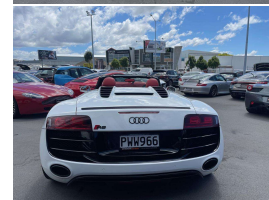

2012 Audi R8 5.2 V10 Quattro Spyder Mansory

VEHICLE INFORMATION

Cash Price

Includes GST,
Registration &
Licensing

$149,995

Finance this vehicle
from only

$515.22

per week*

Total Amount Payable

$178,956.52

finance
NOW

Body

2 door, Convertible

Odometer

18,000 km

Engine

5200 cc, V10

Fuel Type

Petrol

Transmission

Automatic

Wheels

20.0000"

VIN

-

Reg No.

PWW966

Ext Colour

White

History

-

Seats

2 seats

Interior

Red/Black Leather

Audio

-

Stock ID

11760

Gain peace of mind
with Mechanical
Breakdown Insurance.
Ask us how.

2012 Audi R8 5.2 V10 Quattro Spyder Mansory Carbon Package, Only 18,000kms from new and a very unique Mansory enhanced vehicle!. Mansory Pack- Additional Full Carbon Bodykit, Sills and Aero Kit. 20 inch Black HRE Lightweight Sports Alloys fitted, Red Brake Calipers, Electric Soft-top in Red, Two-Tone Leather RS Sports Seats, Full Carbon Sports Steering Wheel with Shift-Light, Heated/Electric Seats, Black Badging, LED Lighting, Dual Sports Exhausts, R-Tronic Paddleshift, Multiple Airbags, Factory Audi MMI/Stereo/CD, Premium Leather Interior package, Cruise Control, Full Electrics etc. A one of a kind Audi R8 and a future collectable car.

christchurch european

the european specialists

Phone 03 366 8328, Email sales@christchurcheruropean.co.nz
511 Blenheim Road, Sockburn, Christchurch 8042, New Zealand
www.christchurcheruropean.co.nz

Niki Mills - 021 353 315
Paul Mills - 022 536 0868
Michael Mills - 022 043 3700

* Finance calculation based on a 60 month term, 30% deposit and with an example annual fixed interest rate of 9.95%. Actual interest rate may be higher or lower. Includes an establishment fee of $205.00. Full term total amount payable of $178,956.52. Estimate only, not an offer of finance. Terms, conditions and lending criteria apply.