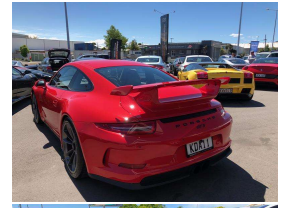

2014 Porsche 911 991 GT3

VEHICLE INFORMATION

Cash Price

Includes GST,
Registration &
Licensing

\$219,995

Finance this vehicle
from only

\$790.67

per week*

Engine

3800 cc

Fuel Type

Petrol

Transmission

7 Speed PDK

Wheels

20"