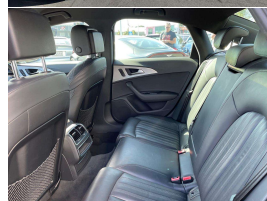

2015 Audi A6 3.0 TDI S Line Quattro New Shape

VEHICLE INFORMATION

Cash Price

Includes GST,
Registration &
Licensing

$29,995

Body
4 door, Sedan

Odometer
110,000 km

Engine
3000 cc, V6

Fuel Type
Diesel

Transmission
Automatic, 4WD

Wheels
20.0000"

VIN
-

Reg No.
PDK374

Ext Colour
Silver Metallic

History
-

Seats
5 seats

Interior
Black Leather

Audio
-

Stock ID
11092

Finance this vehicle
from only

$103.83

per week*

Total Amount Payable

$35,995.37

finance
NOW

Gain peace of mind
with Mechanical
Breakdown Insurance.
Ask us how.

2015 Audi A6 3.0 TDI Diesel Quattro S Line Sedan, NZ New 1 Owner Facelift 3.0 TDI Diesel A6 model, Upgraded 20" S Line Sports Alloys fitted, Full Leather, Heated/Electric Seats, Privacy Glass, Towbar added, LED Lighting, Push Button Start, Multiple Airbags, Quattro 4WD, Parking Sensors, Audi MMI CD/Stereo/Bluetooth/NZ Nav and Reverse Camera, S Line Sports Interior, Full Electrics etc. Lots of room and Luxury features combined with Diesel economy!.

christchurch european | the european specialists

Phone 03 366 8328, Email sales@christchurcheuropean.co.nz
511 Blenheim Road, Sockburn, Christchurch 8042, New Zealand
www.christchurcheuropean.co.nz

Niki Mills - 021 353 315
Paul Mills - 022 536 0868
Michael Mills - 022 043 3700

* Finance calculation based on a 60 month term, 30% deposit and with an example annual fixed interest rate of 9.95%. Actual interest rate may be higher or lower. Includes an establishment fee of $205.00. Full term total amount payable of $35,995.37. Estimate only, not an offer of finance. Terms, conditions and lending criteria apply.