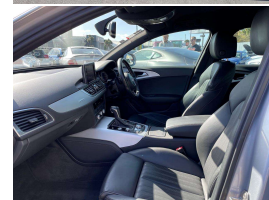

2015 Audi A6 3.0 TDI S Line Quattro New Shape

VEHICLE INFORMATION

Cash Price

Includes GST,
Registration &
Licensing

$29,995

Body
4 door, Sedan

Odometer
110,000 km

Engine
3000 cc, V6

Fuel Type
Diesel

Transmission
Automatic, 4WD

Wheels
20.0000"

VIN
-

Reg No.
PDK374

Ext Colour
Silver Metallic

History
-

Seats
5 seats

Interior
Black Leather

Audio
-

Stock ID
11092

Finance this vehicle
from only

$103.83

per week*

Total Amount Payable

$35,995.37

finance
NOW

Gain peace of mind
with Mechanical
Breakdown Insurance.
Ask us how.

2015 Audi A6 3.0 TDI Diesel Quattro S Line Sedan, NZ New 1 Owner Facelift 3.0 TDI Diesel A6 model, Upgraded 20" S Line Sports Alloys fitted, Full Leather, Heated/Electric Seats, Privacy Glass, Towbar added, LED Lighting, Push Button Start, Multiple Airbags, Quattro 4WD, Parking Sensors, Audi MMI CD/Stereo/Bluetooth/NZ Nav and Reverse Camera, S Line Sports Interior, Full Electrics etc. Lots of room and Luxury features combined with Diesel economy!.

christchurch european | the european specialists

Phone 03 366 8328, Email sales@christchurcheuropean.co.nz
511 Blenheim Road, Sockburn, Christchurch 8042, New Zealand
www.christchurcheuropean.co.nz

Niki Mills - 021 353 315
Paul Mills - 022 536 0868
Michael Mills - 022 043 3700

* Finance calculation based on a 60 month term, 30% deposit and with an example annual fixed interest rate of 9.95%. Actual interest rate may be higher or lower. Includes an establishment fee of $205.00. Full term total amount payable of $35,995.37. Estimate only, not an offer of finance. Terms, conditions and lending criteria apply.