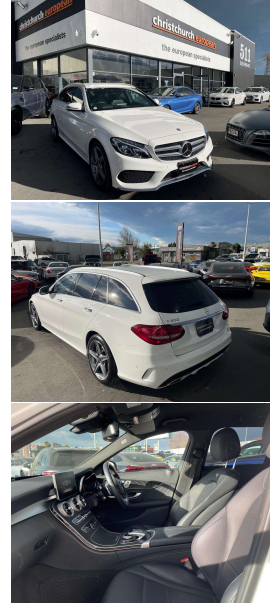

# 2017 Mercedes-Benz C200 Sportline 9 Speed

### Body

5 door, Station Wagon