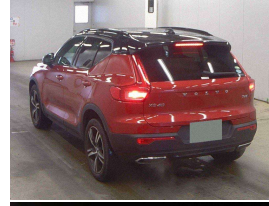

2019 Volvo XC40 T4 R-Design AWD

VEHICLE INFORMATION

Cash Price

Includes GST,
Registration &
Licensing

$39,995

Finance this vehicle
from only

$138.12

per week*

Total Amount Payable

$47,908.80

finance
NOW

Gain peace of mind
with Mechanical
Breakdown Insurance.
Ask us how.

Body

5 door, RV/SUV

Odometer

32,000 km

Engine

2000 cc

Fuel Type

Petrol

Transmission

8 Speed Automatic, 4WD

Wheels

18.0000"

VIN

-

Reg No.

-

Ext Colour

Wine Red Metallic

History

-

Seats

5 seats

Interior

Black Part Leather

Audio

-

Stock ID

12487

2019 Volvo XC40 T4 R-Design AWD, Volvo's very popular smaller SUV model. Upgraded R-Design Sports Alloys and R-Design Sports Body Styling, Just 32,000kms from new!, 8 Speed Automatic, Part Black Leather R-Design Sports Seats, Heated Seats and added Heated Steering Wheel option, 360 Surround Cameras, Touch Screen Bluetooth Phone and Music Streaming with Apple Car Play, Multiple Airbags, ABS/ESP, Radar Adaptive Cruise Control and Lane Assist, Privacy Glass, Roof Rails, LED Lighting, Climate Air, Full Electrics etc. A very safe and economical Volvo SUV model which is priced to sell!

Arriving Soon, Small holding deposit will secure this vehicle pre-arrival.

christchurch european | the european specialists

Phone 03 366 8328, Email sales@christchurcheruropean.co.nz
511 Blenheim Road, Sockburn, Christchurch 8042, New Zealand
www.christchurcheruropean.co.nz

Niki Mills - 021 353 315
Paul Mills - 022 536 0868
Michael Mills - 022 043 3700

* Finance calculation based on a 60 month term, 30% deposit and with an example annual fixed interest rate of 9.95%. Actual interest rate may be higher or lower. Includes an establishment fee of $205.00. Full term total amount payable of $47,908.80. Estimate only, not an offer of finance. Terms, conditions and lending criteria apply.