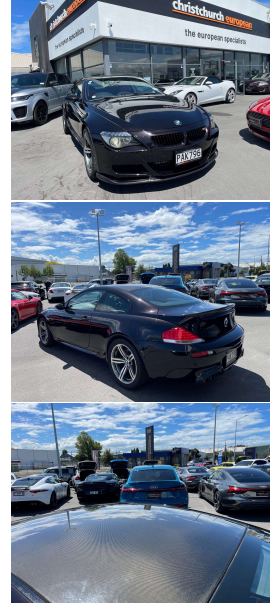

2006 BMW M6 5.0 V10 SMG Coupe Carbon

VEHICLE INFORMATION

Cash Price

Includes GST,
Registration &
Licensing

\$39,995

Finance this vehicle
from only

\$138.12

per week*