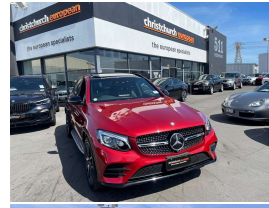

2016 Mercedes-Benz GLC 43 AMG Night Package

VEHICLE INFORMATION

Cash Price

Includes GST,
Registration &
Licensing

\$59,995

Finance this vehicle
from only

\$206.68

per week*