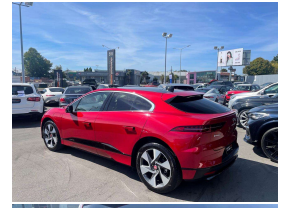

2019 Jaguar I-Pace 400PS HSE AWD Full Electric

VEHICLE INFORMATION

Cash Price

Includes GST,
Registration &
Licensing

$99,995

Finance this vehicle
from only

$343.81

per week*

Total Amount Payable

$119,389.37

finance
NOW

Gain peace of mind
with Mechanical
Breakdown Insurance.
Ask us how.

Body

5 door, RV/SUV

Odometer

25,000 km

Engine

0 cc

Fuel Type

Electric

Transmission

Automatic, 4WD

Wheels

20.0000"

VIN

SADHA2A16K1F63996

Reg No.

PZH326

Ext Colour

Wine Red Metallic

History

-

Seats

5 seats

Interior

Black Leather

Audio

-

Stock ID

11882

2019 Jaguar I-Pace HSE 400PS AWD Full Electric, Multiple World car of the year! Just 25,000kms from new with only 1 NZ owner, Unique Wine Red Metallic with Black Leather, 20 inch HSE Alloys, Heated Steering Wheel, 18 Way Heated and added Cooling Seats, Premium Windsor Leather, Black Roof option, Morzine Headlining, In Control Aps with NZ NAV/Bluetooth Streaming/Surround Cameras, Meridian Surround Sound, Gloss Black Grille, Side Assist and Radar Cruise Control, Dual Motor All Wheel Drive, Heads-up display, Ambient Lighting, Apple Car Play, Chademo-Chargenet conversion completed, Full Electrics. They do not come any better spec than this!. Up to 450kms range on a full charge. Jaguar Luxury with the latest Electric Technology!

christchurch european | the european specialists

Phone 03 366 8328, Email sales@christchurcheruropean.co.nz
511 Blenheim Road, Sockburn, Christchurch 8042, New Zealand
www.christchurcheruropean.co.nz

Niki Mills - 021 353 315
Paul Mills - 022 536 0868
Michael Mills - 022 043 3700

* Finance calculation based on a 60 month term, 30% deposit and with an example annual fixed interest rate of 9.95%. Actual interest rate may be higher or lower. Includes an establishment fee of $205.00. Full term total amount payable of $119,389.37. Estimate only, not an offer of finance. Terms, conditions and lending criteria apply.