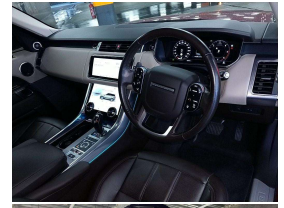

2018 Land Rover Range Rover Sport HSE Facelift

VEHICLE INFORMATION

Cash Price

Includes GST,
Registration &
Licensing

\$89,995

Finance this vehicle
from only

\$309.53

per week*

Engine

3000 cc

Fuel Type

Diesel

Transmission

8 Speed Automatic, 4WD

Wheels

21.0000"

Seats

5 seats

Interior

Black HSE Luxury Leather

Audio

-

Stock ID

12492

2018 Range Rover Sport SDV6 Diesel HSE Facelift High-Spec, Stunning Firenze Red Metallic with Black HSE Leather combination, Just 48,000kms from new!, HSE Premium Leather Seats with Heating/Cooling function, 21 inch HSE Turbine Style Sports Alloys, Added Winter Pack- Black Roof Racks, Roof Rails, Roof Storage Box, Running Boards all fitted for Skiing. Contrast Black Roof, Land Rover Air Suspension/4WD Terrain response, Privacy Glass, LED Lighting, Radar Adaptive Cruise Control, Heated Steering Wheel, Touch Screen NZ NAV/CD/AUX/Bluetooth Phone and Music/Reverse Camera, Apple Car Play, 360 Cameras, Meridian Surround Sound, Full Electrics and more. Very hard to find this spec!