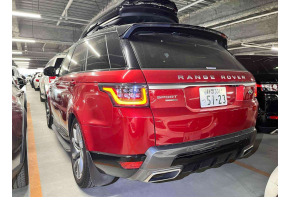

2018 Land Rover Range Rover Sport HSE Facelift

VEHICLE INFORMATION

Cash Price

Includes GST,
Registration &
Licensing

\$89,995

Finance this vehicle
from only

\$309.53

per week*

Engine

3000 cc

Fuel Type

Diesel

Transmission

8 Speed Automatic, 4WD

Wheels

21.0000"

2018 Range Rover Sport SDV6 Diesel HSE Facelift High-Spec, Stunning Firenze Red Metallic with Black HSE Leather combination, Just 48,000kms from new!, HSE Premium Leather Seats with Heating/Cooling function, 21 inch HSE Turbine Style Sports Alloys, Added Winter Pack- Black Roof Racks, Roof Rails, Roof Storage Box, Running Boards all fitted for Skiing. Contrast Black Roof, Land Rover Air Suspension/4WD Terrain response, Privacy Glass, LED Lighting, Radar Adaptive Cruise Control, Heated Steering Wheel, Touch Screen NZ NAV/CD/AUX/Bluetooth Phone and Music/Reverse Camera, Apple Car Play, 360 Cameras, Meridian Surround Sound, Full Electrics and more. Very hard to find this spec!