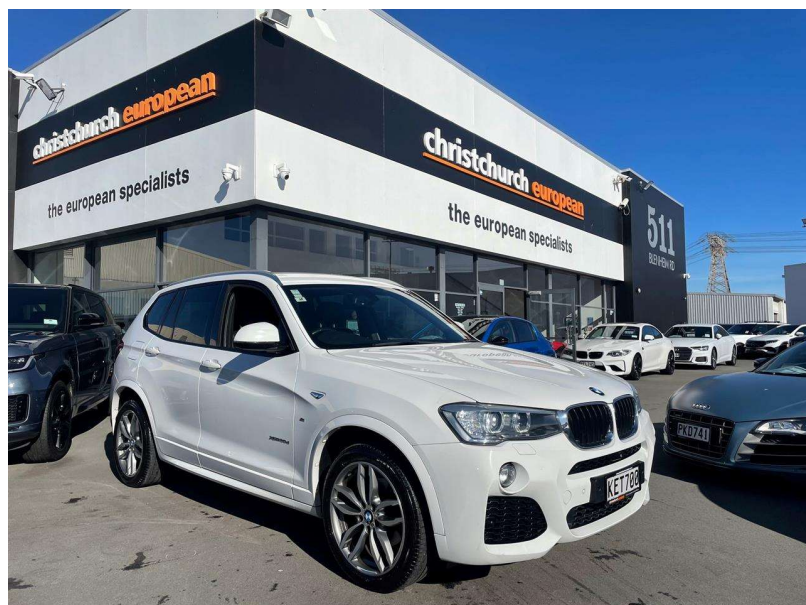

2016 BMW X3 XDrive Facelift 20d Motorsport

VEHICLE INFORMATION

Cash Price

Includes GST,
Registration &
Licensing

\$29,995

Finance this vehicle
from only

\$103.83

per week*

Total Amount Payable

\$35,995.37

finance
NOW

Gain peace of mind
with Mechanical
Breakdown Insurance.
Ask us how.

Body

5 door, SUV

Odometer

127,000 km

Engine

2000 cc, Turbo

Fuel Type

Diesel

Transmission

8 Speed Automatic, 4WD

Wheels

18.0000"

2016 BMW X3 20d X-Drive Facelift Motorsport 4WD, Ultra-economical 2.0 Diesel and 8 Speed Gearbox Combination, Full Motorsport Body Color-coding, Full Leather M Sport Seats, LED Lighting, Factory 18 inch Motorsport Alloys, Roof Rails, Privacy Glass, BMW iDrive NZ NAV/AUX/Bluetooth Phone and Music/NZ Navigation, Towbar fitted, Parking Sensors, Titanium inlays, Push Button Start, Facelift Steering Wheel, Full Electrics, Climate Air etc. A practical size, modern and very cheap to run Luxury 4WD!.