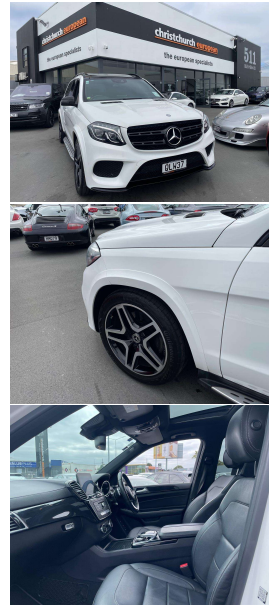

2017 Mercedes-Benz GLS 350d AMG Line Night

VEHICLE INFORMATION

Cash Price

Includes GST,
Registration &
Licensing

\$59,995

Finance this vehicle
from only

\$206.68

per week*

Engine

3000 cc

Fuel Type

Diesel

Transmission

9 Speed Automatic, 4WD

Wheels

21.0000"